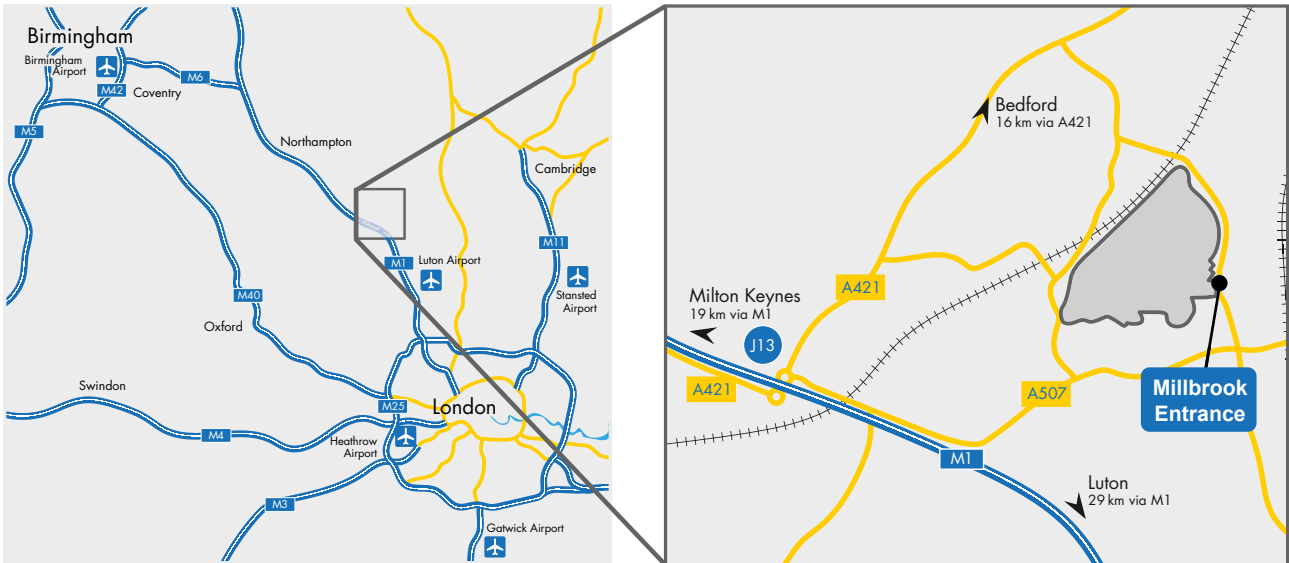

We are in a prime location right between Oxford and Cambridge, close to London and easily accessible for the midlands.

By Road

Sat Nav Location: MK45 2JQ From M1 J13 take the A421 to Bedford/Marston Moretaine. Leave at Marston Moretaine exit and follow signs into Marston Moretaine. At T-junction turn left then immediately right (signposted Ampthill). Proceed through village and turn left after Forest Centre towards Millbrook. Cross the railway and the Millbrook entrance is approx. 1 km on the right.

By Rail

The nearest railway station is Flitwick Station, (Steppingley Road, Flitwick, Bedford, MK45 1AJ). This is serviced by the Thameslink Line, with trains to/from London St Pancras, Bedford and Brighton. Millbrook Technology Park is 10 minutes by taxi.

By Air

There are two designated helicopter landing sites at Millbrook. Please contact us for more details. The nearest commercial airports are London Luton (30 minutes) and London Heathrow (70 minutes). The nearest private airfield is Cranfield Airport, a 10 minute drive away.

Driving distances	(Kilometers)
Central London	77 km
London Airports:	
Luton Airport	37 km
Heathrow Airport	85 km
Stansted Airport	85 km
Birmingham	123 km
Birmingham Airport	110 km

For more information,
please contact
rental.uk@utac.com