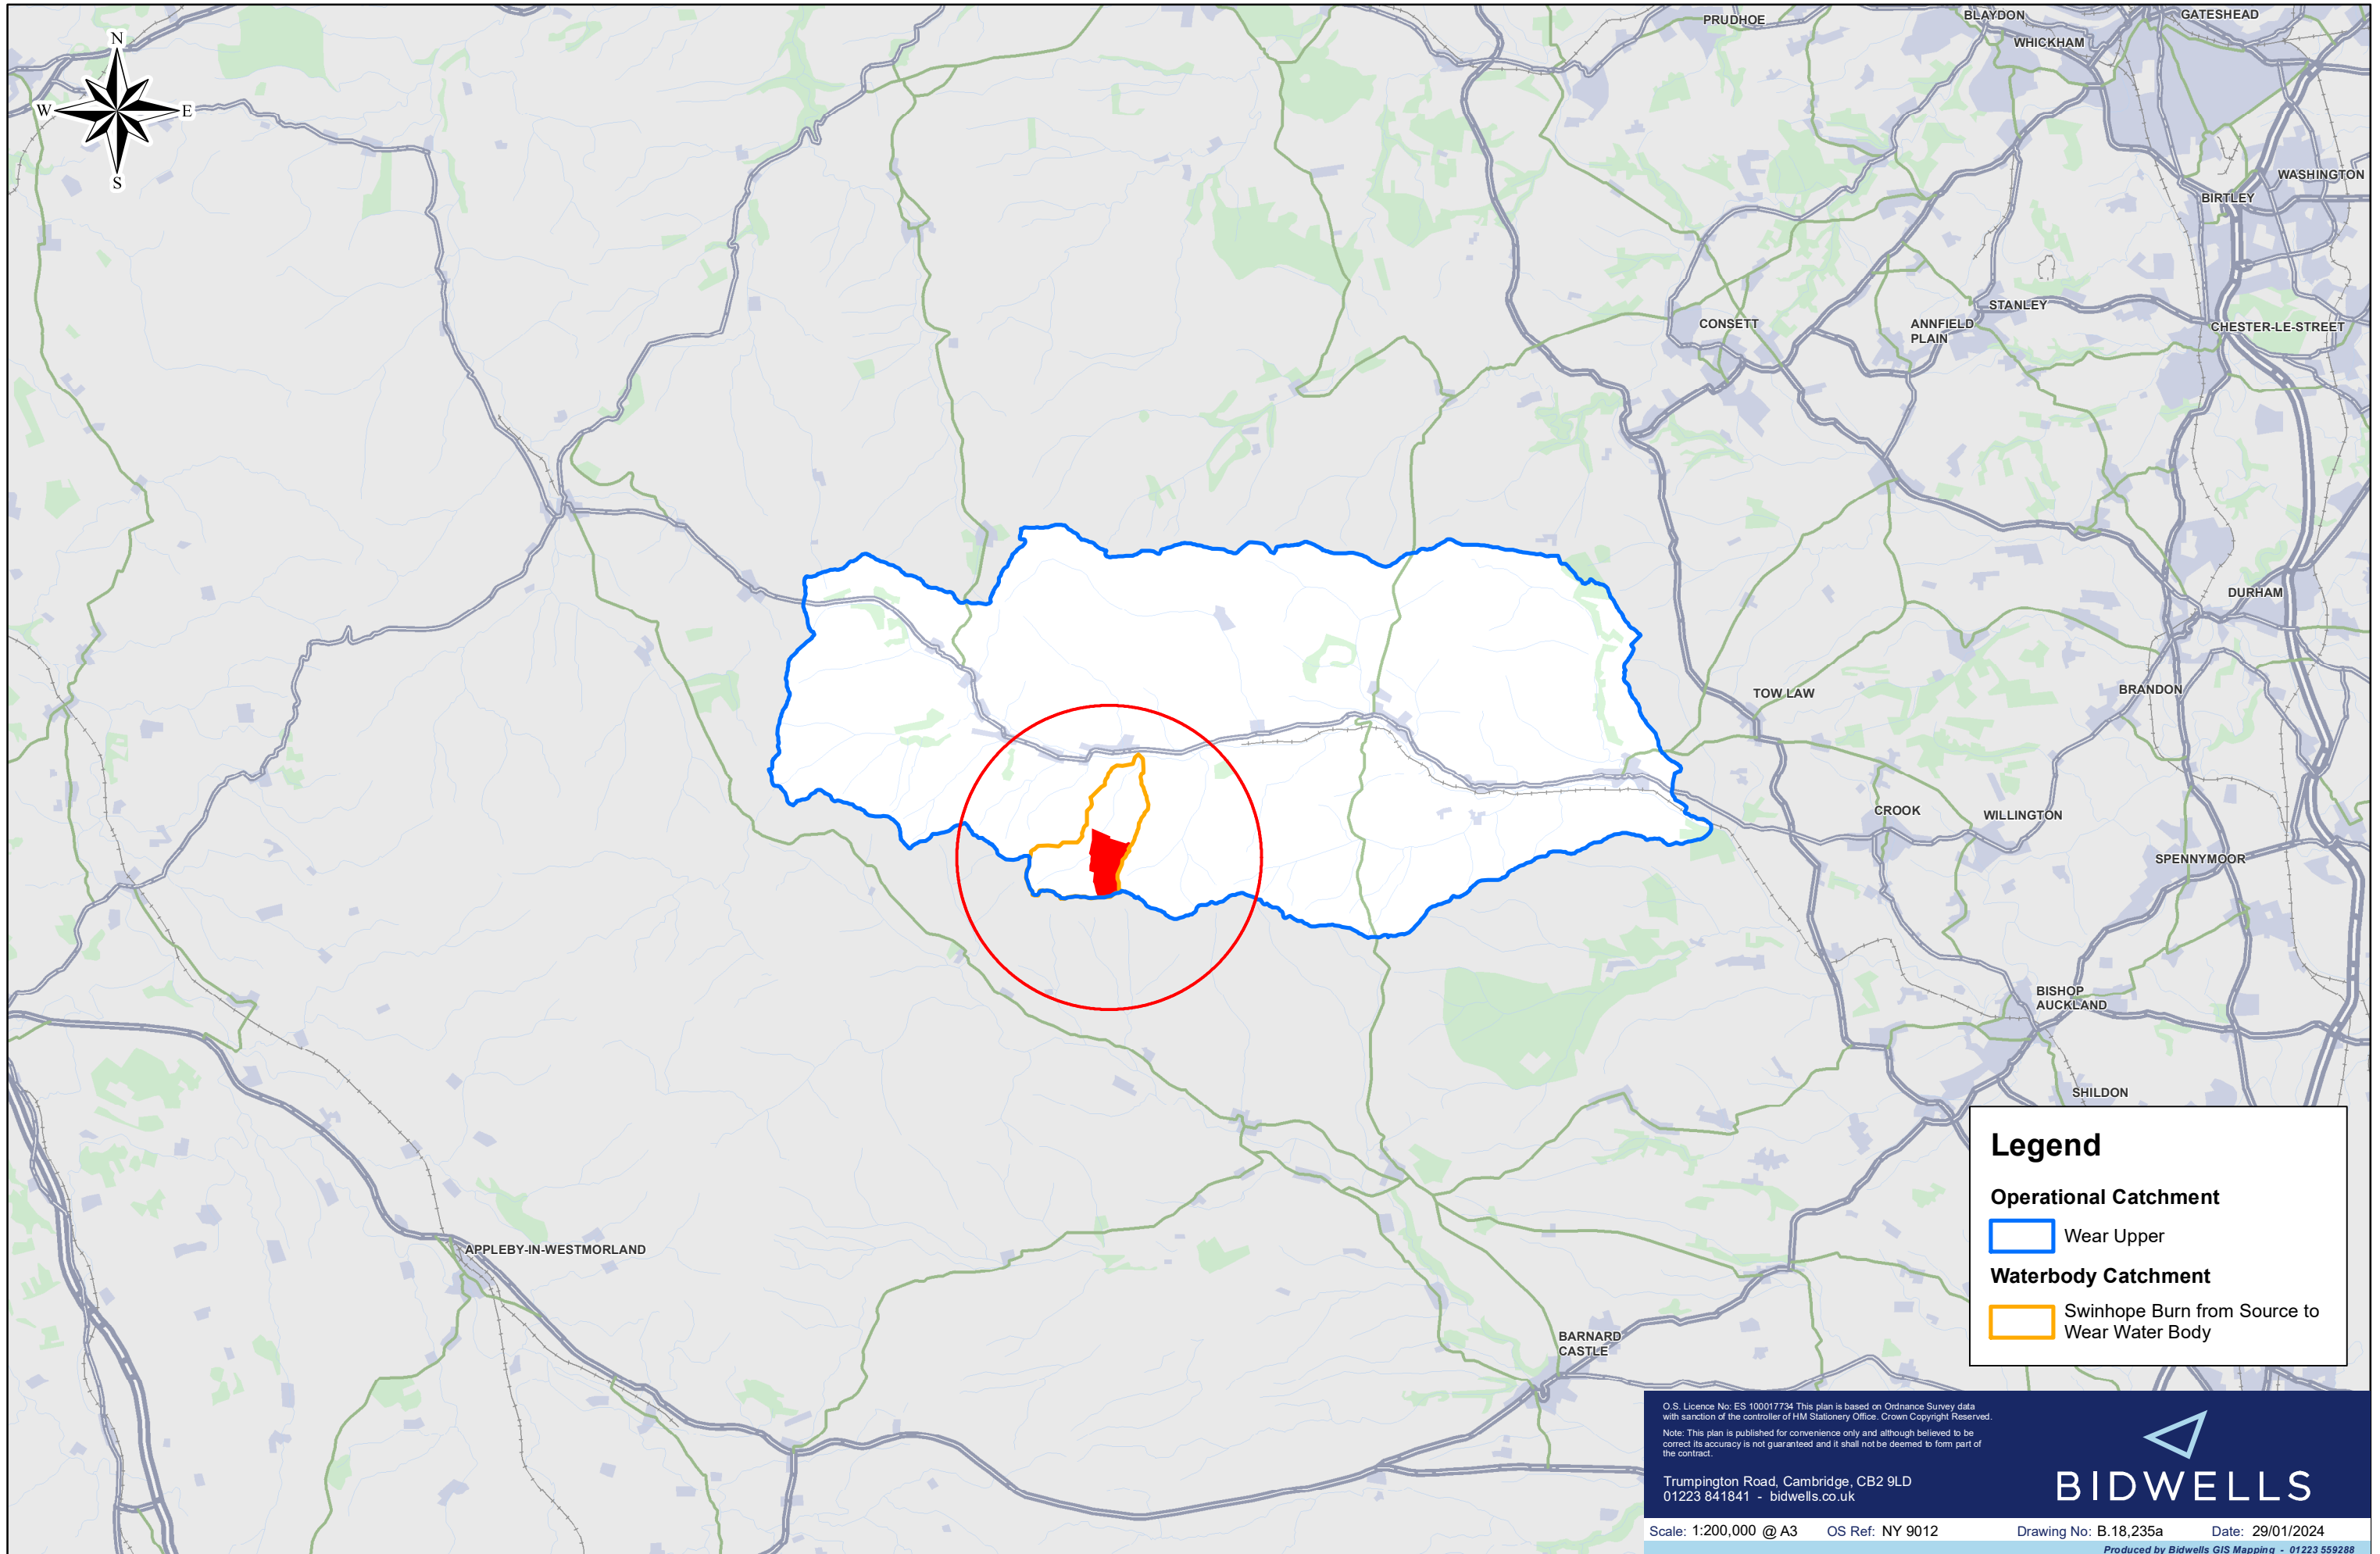

Billingshield Farms

Trumpington Road, Cambridge, CB2 9LD
01223 841841 - bidwells.co.uk