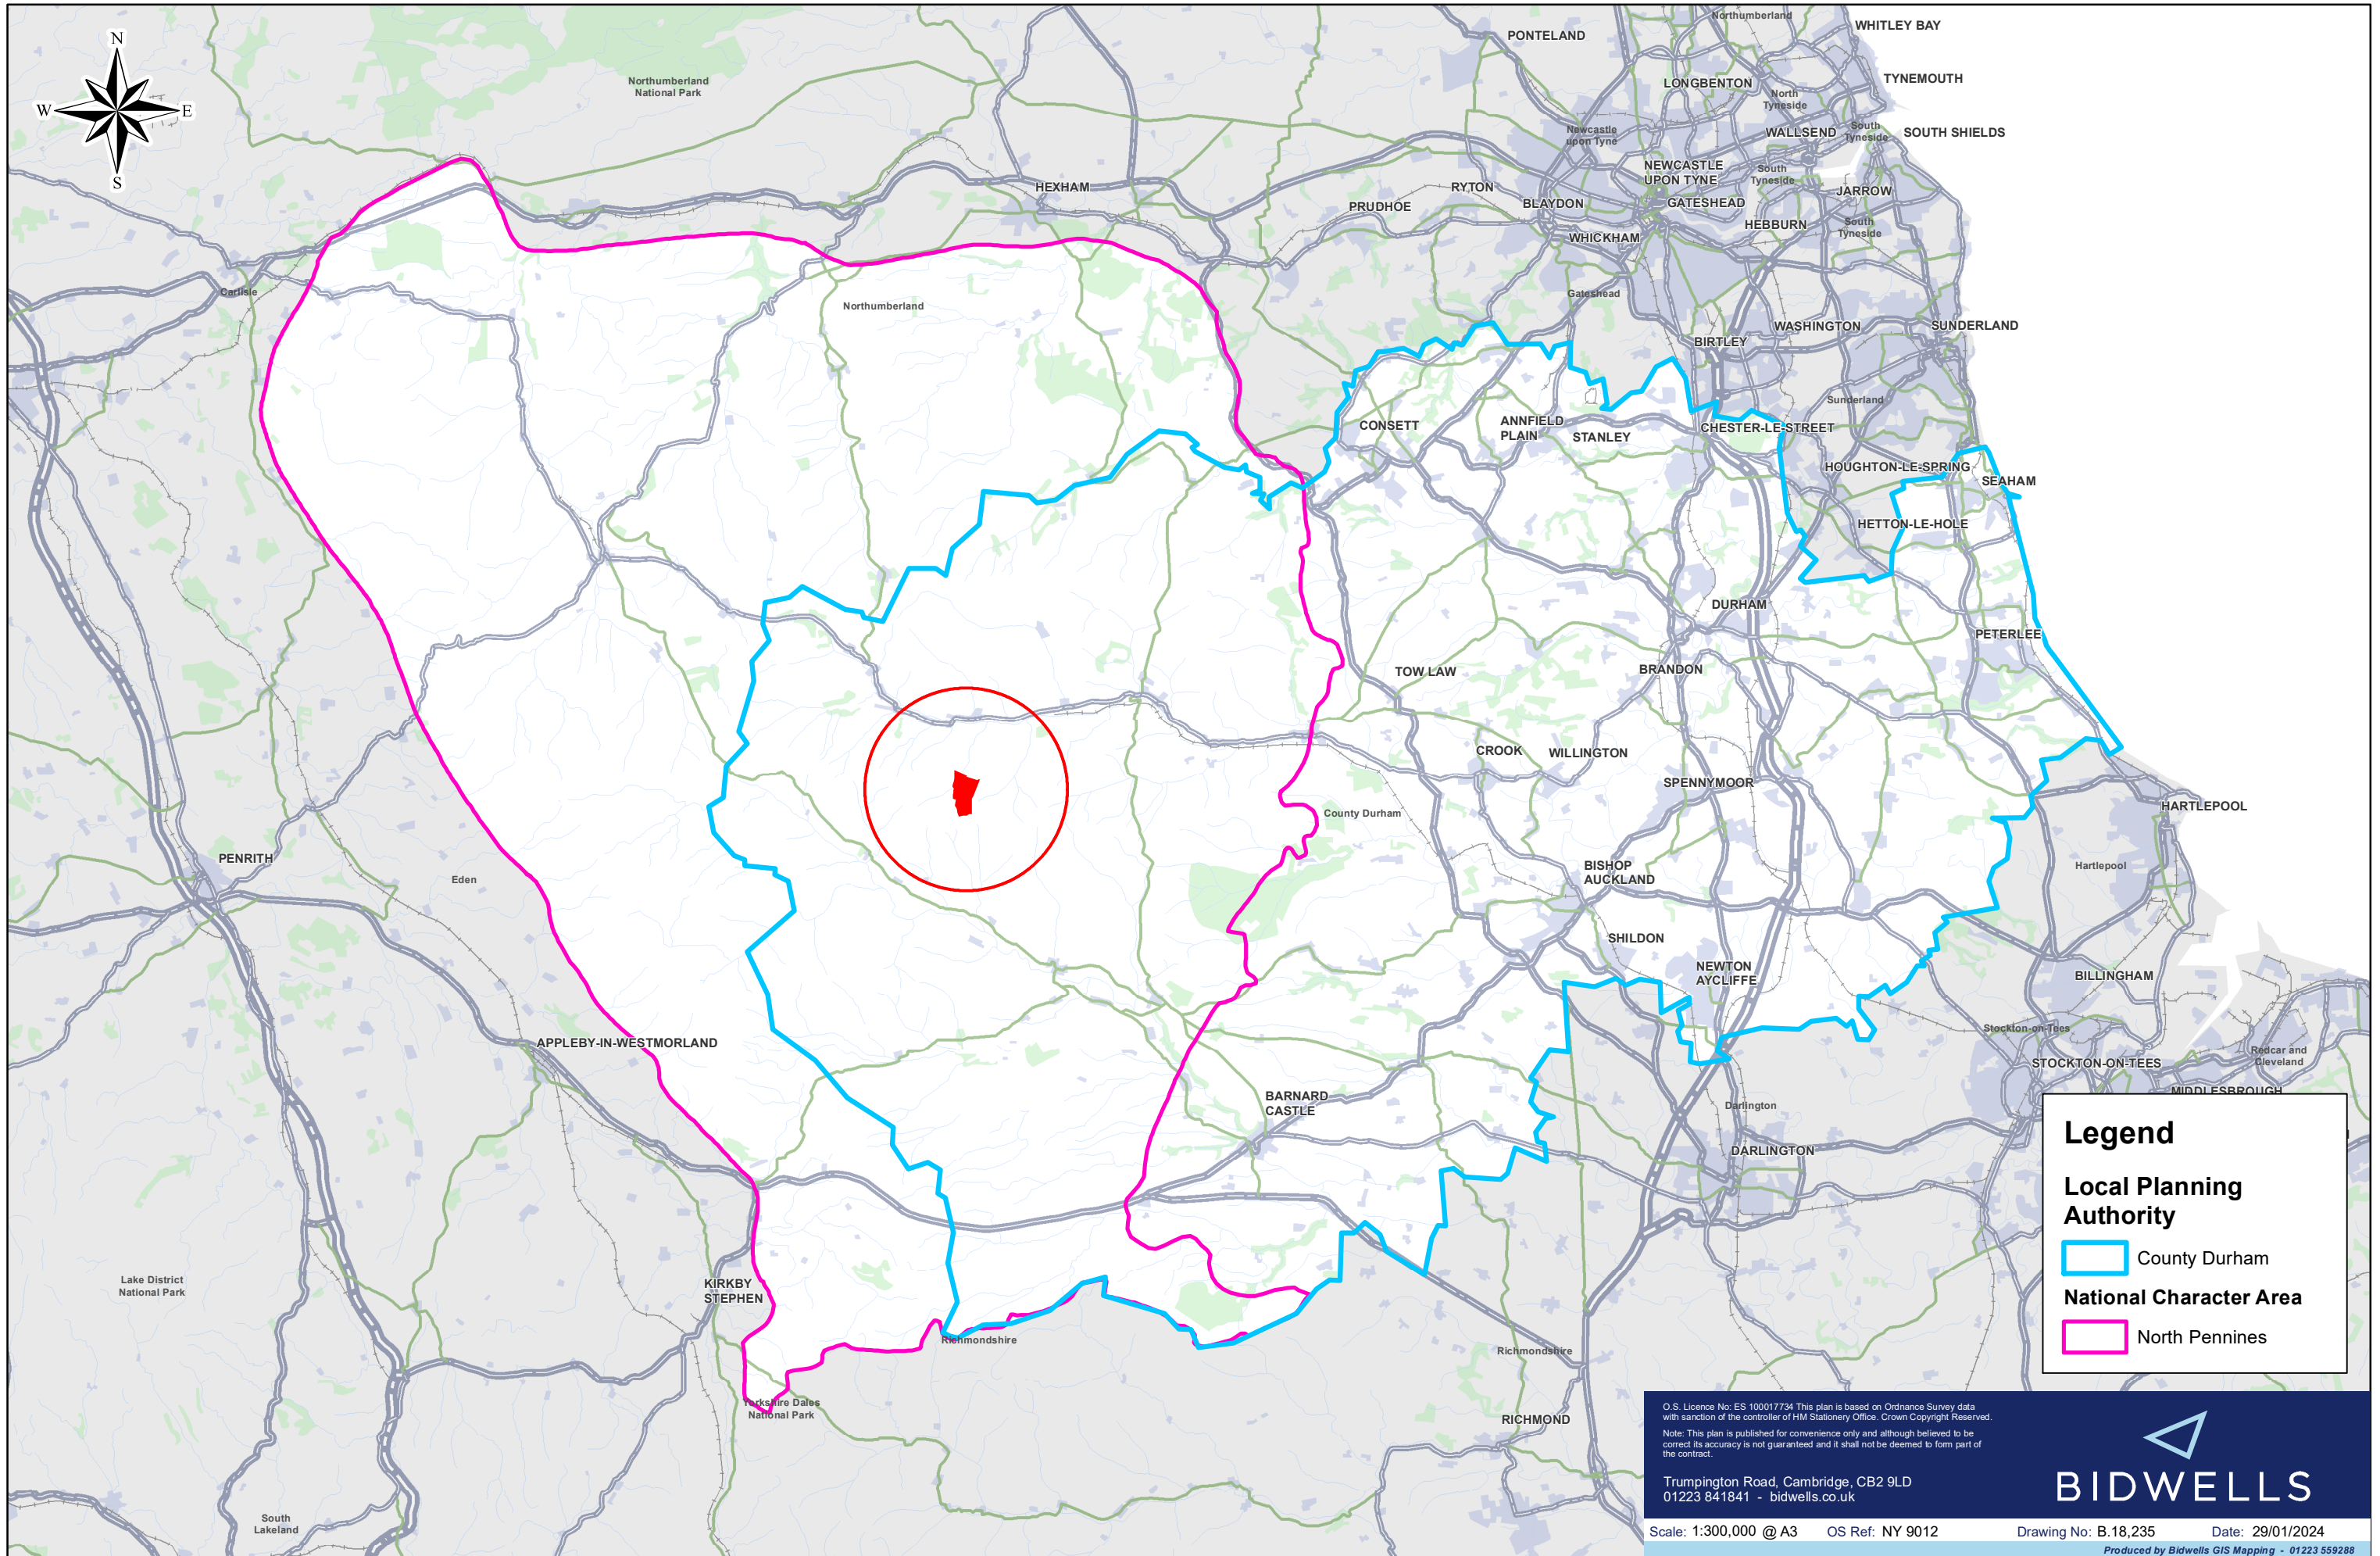

# Billingshield Farms

**Legend**

**Local Planning Authority**

 County Durham

**National Character Area**

 North Pennines

O.S. Licence No: ES 100017734 This plan is based on Ordnance Survey data with sanction of the controller of HM Stationery Office. Crown Copyright Reserved.  
Note: This plan is published for convenience only and although believed to be correct its accuracy is not guaranteed and it shall not be deemed to form part of the contract.

Trumpington Road, Cambridge, CB2 9LD  
01223 841841 - bidwells.co.uk

Scale: 1:300,000 @ A3 OS Ref: NY 9012 Drawing No: B.18,235 Date: 29/01/2024  
Produced by Bidwells GIS Mapping - 01223 559288

**BIDWELLS**