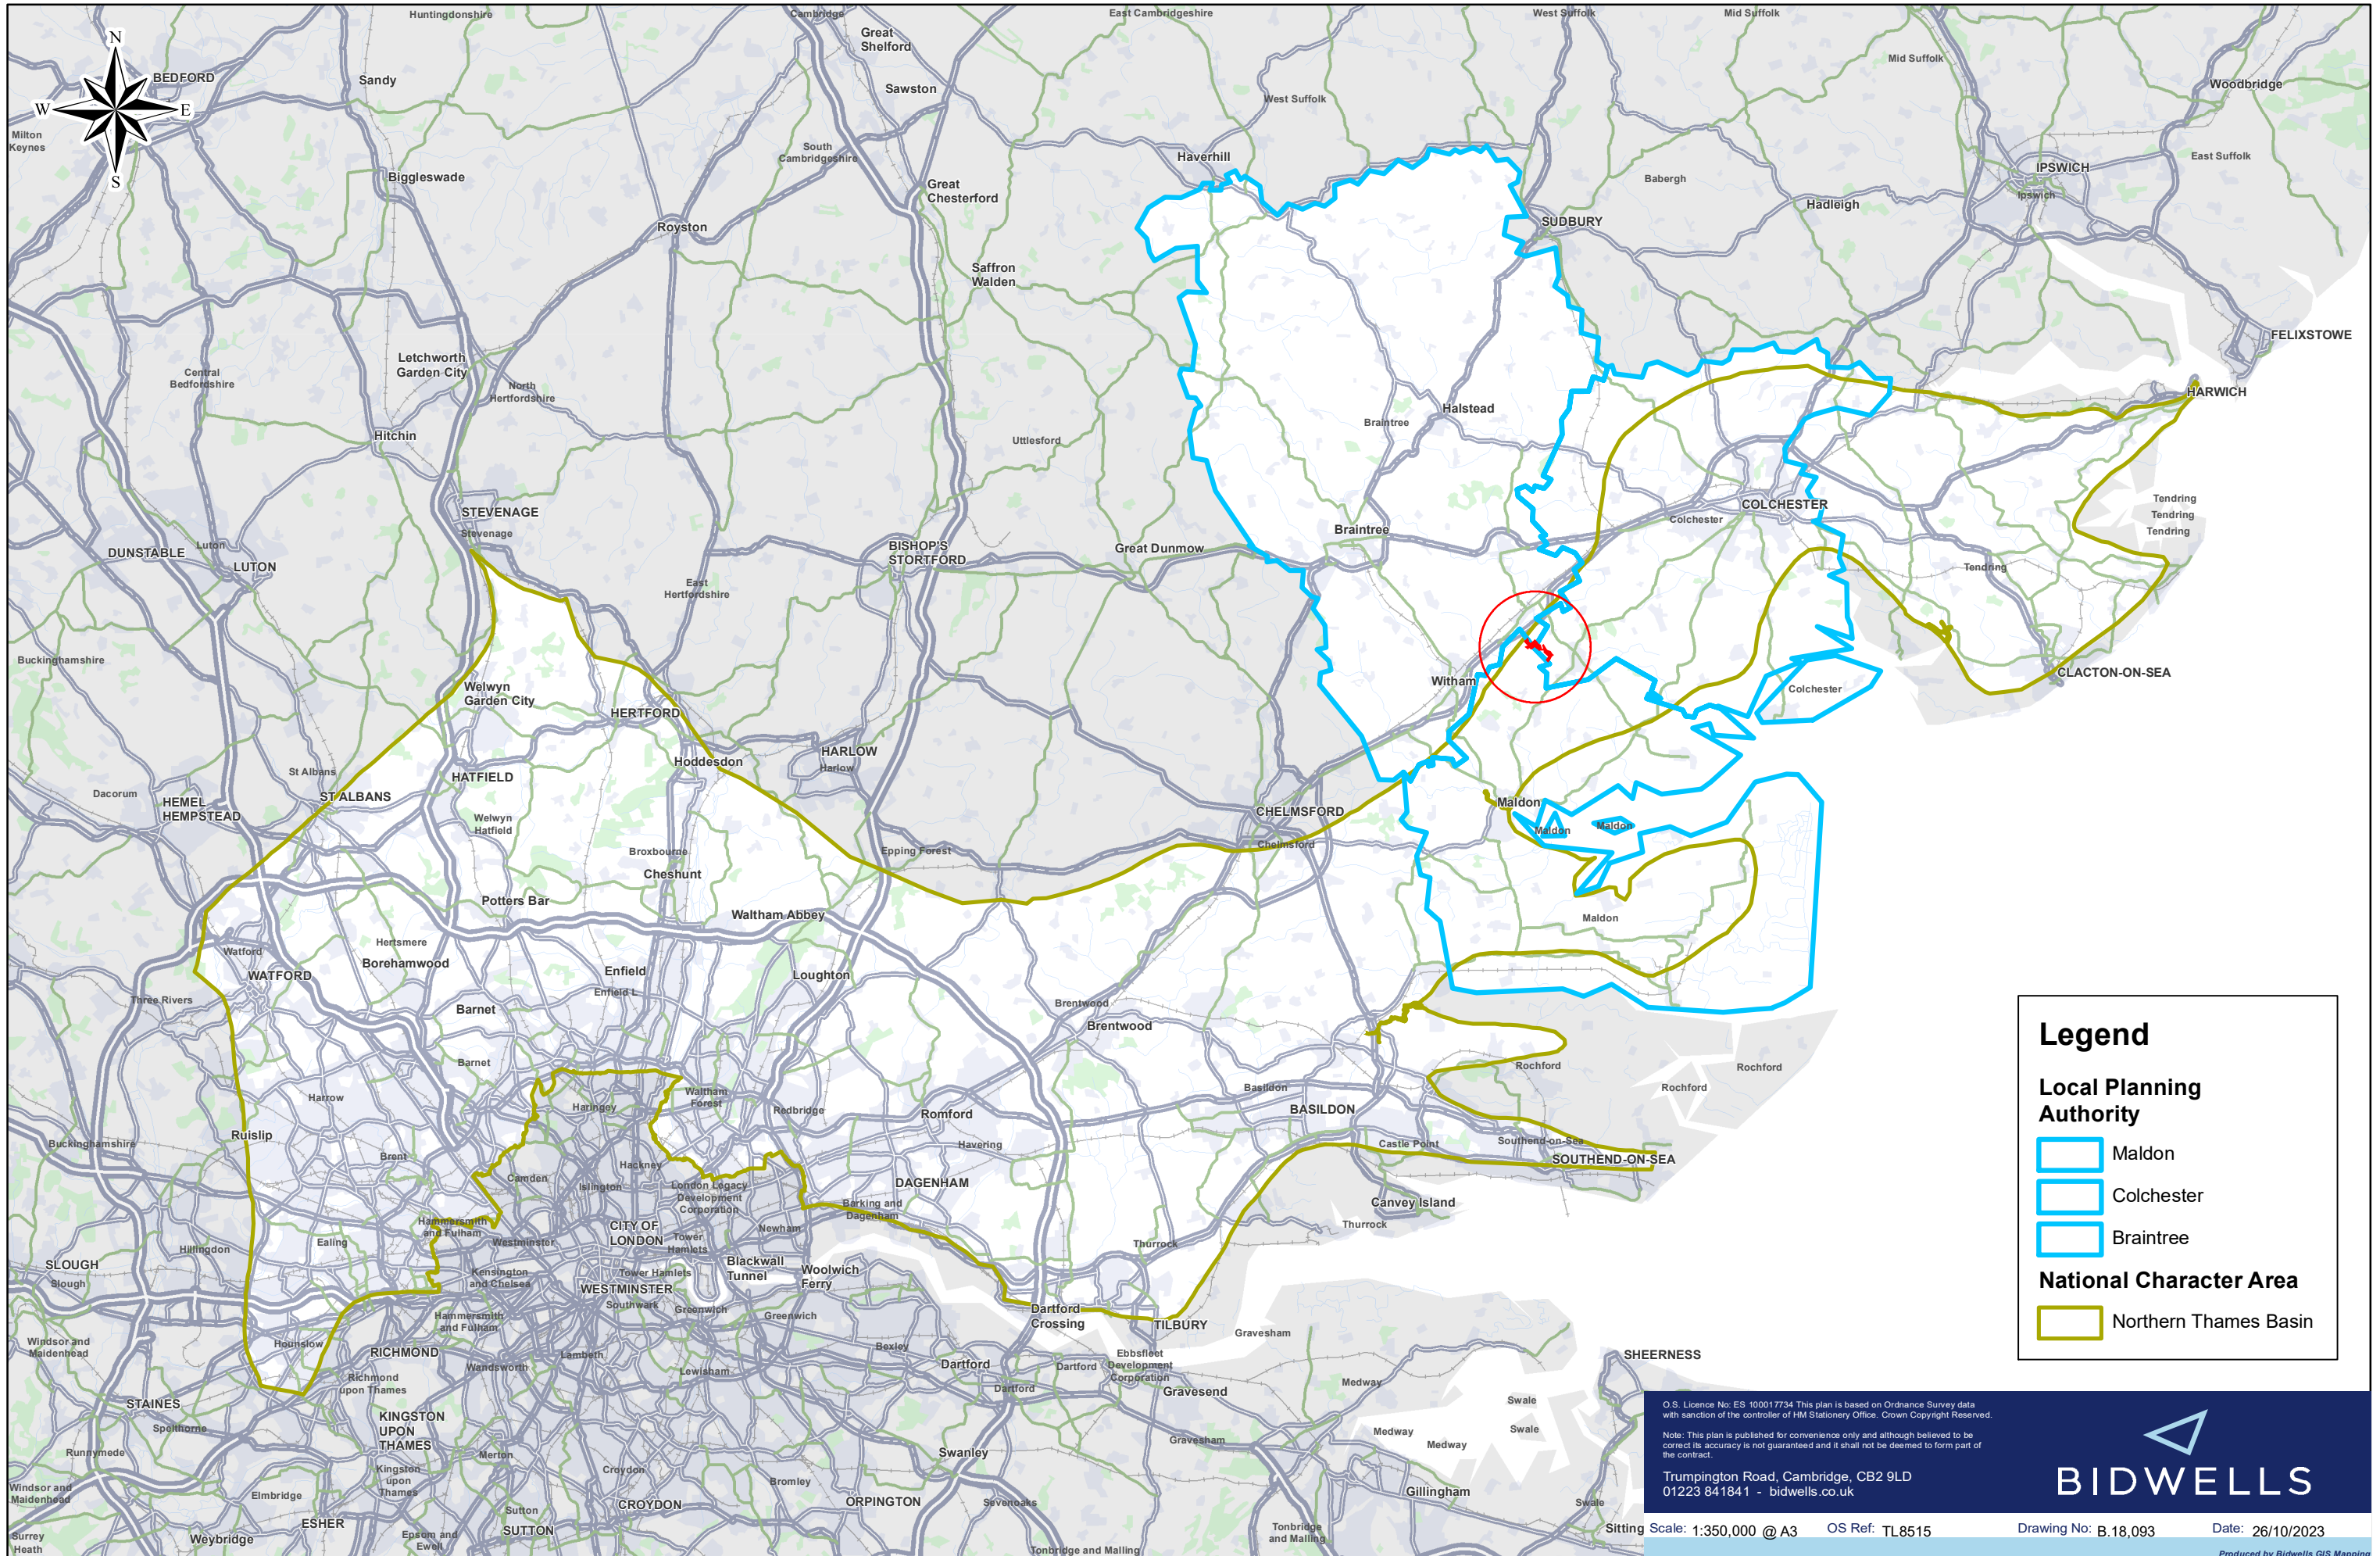

Braxted Park, Witham

Legend

Local Planning Authority

- Maldon
- Colchester
- Braintree

National Character Area

- Northern Thames Basin

O.S. Licence No: ES 100017734 This plan is based on Ordnance Survey data with sanction of the controller of HM Stationery Office. Crown Copyright Reserved.

Scale: 1:350,000 @ A3 OS Ref: TL8515 Drawing No: B.18,093 Date: 26/10/2023

BIDWELLS

Produced by Bidwells GIS Mapping