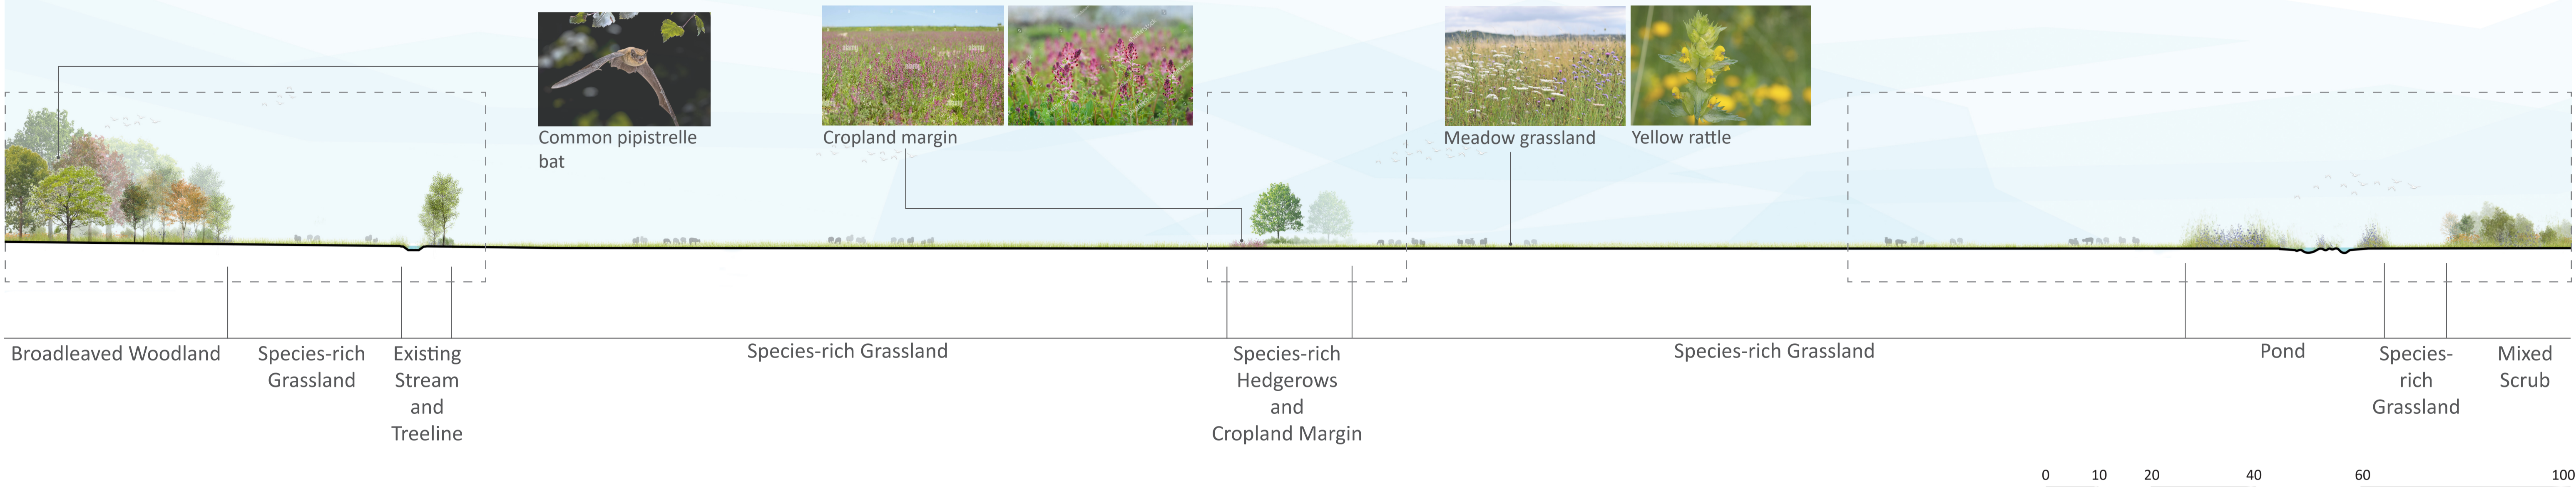

Grazing

# Sections Illustrating Proposed Habitat

## Braxted Park Estate - Section AA'

## Detailed Section - Proposed Biodiversity Enhancement (in 30 years)