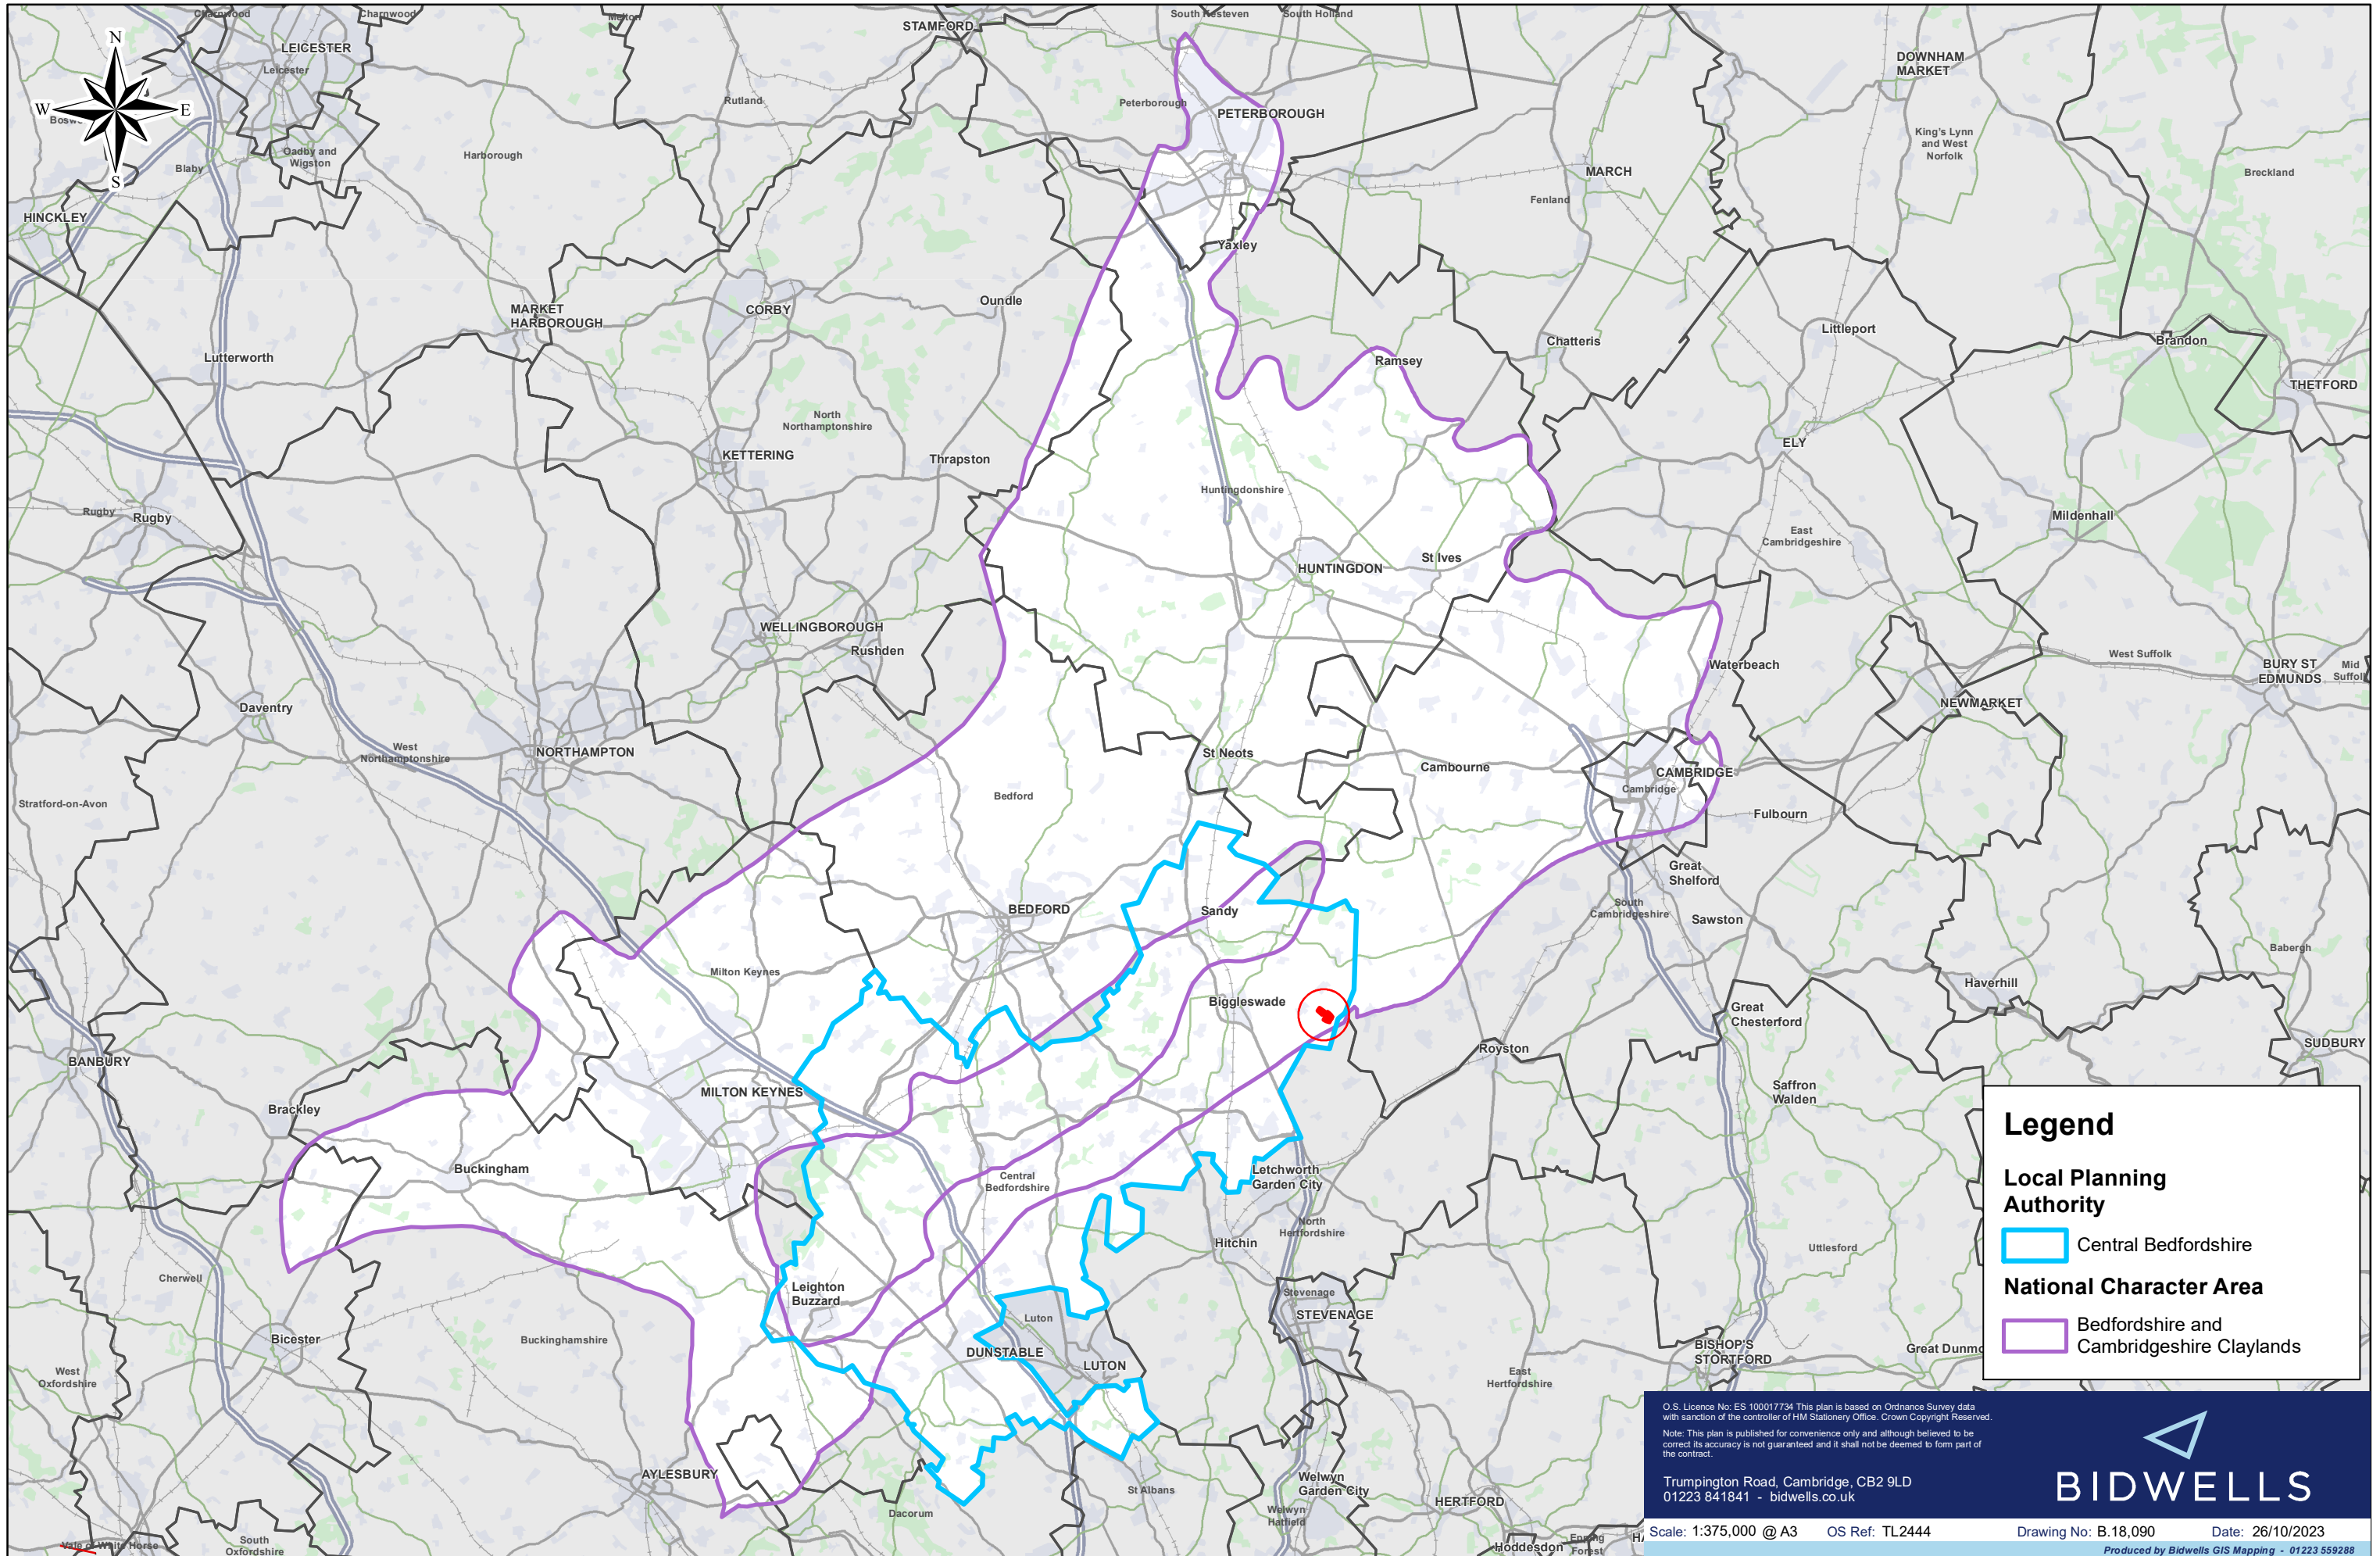

Eyeworth Lodge

Legend

Local Planning Authority

- Central Bedfordshire

National Character Area

- Bedfordshire and Cambridgeshire Claylands

Trumpington Road, Cambridge, CB2 9LD
01223 841841 - bidwells.co.uk