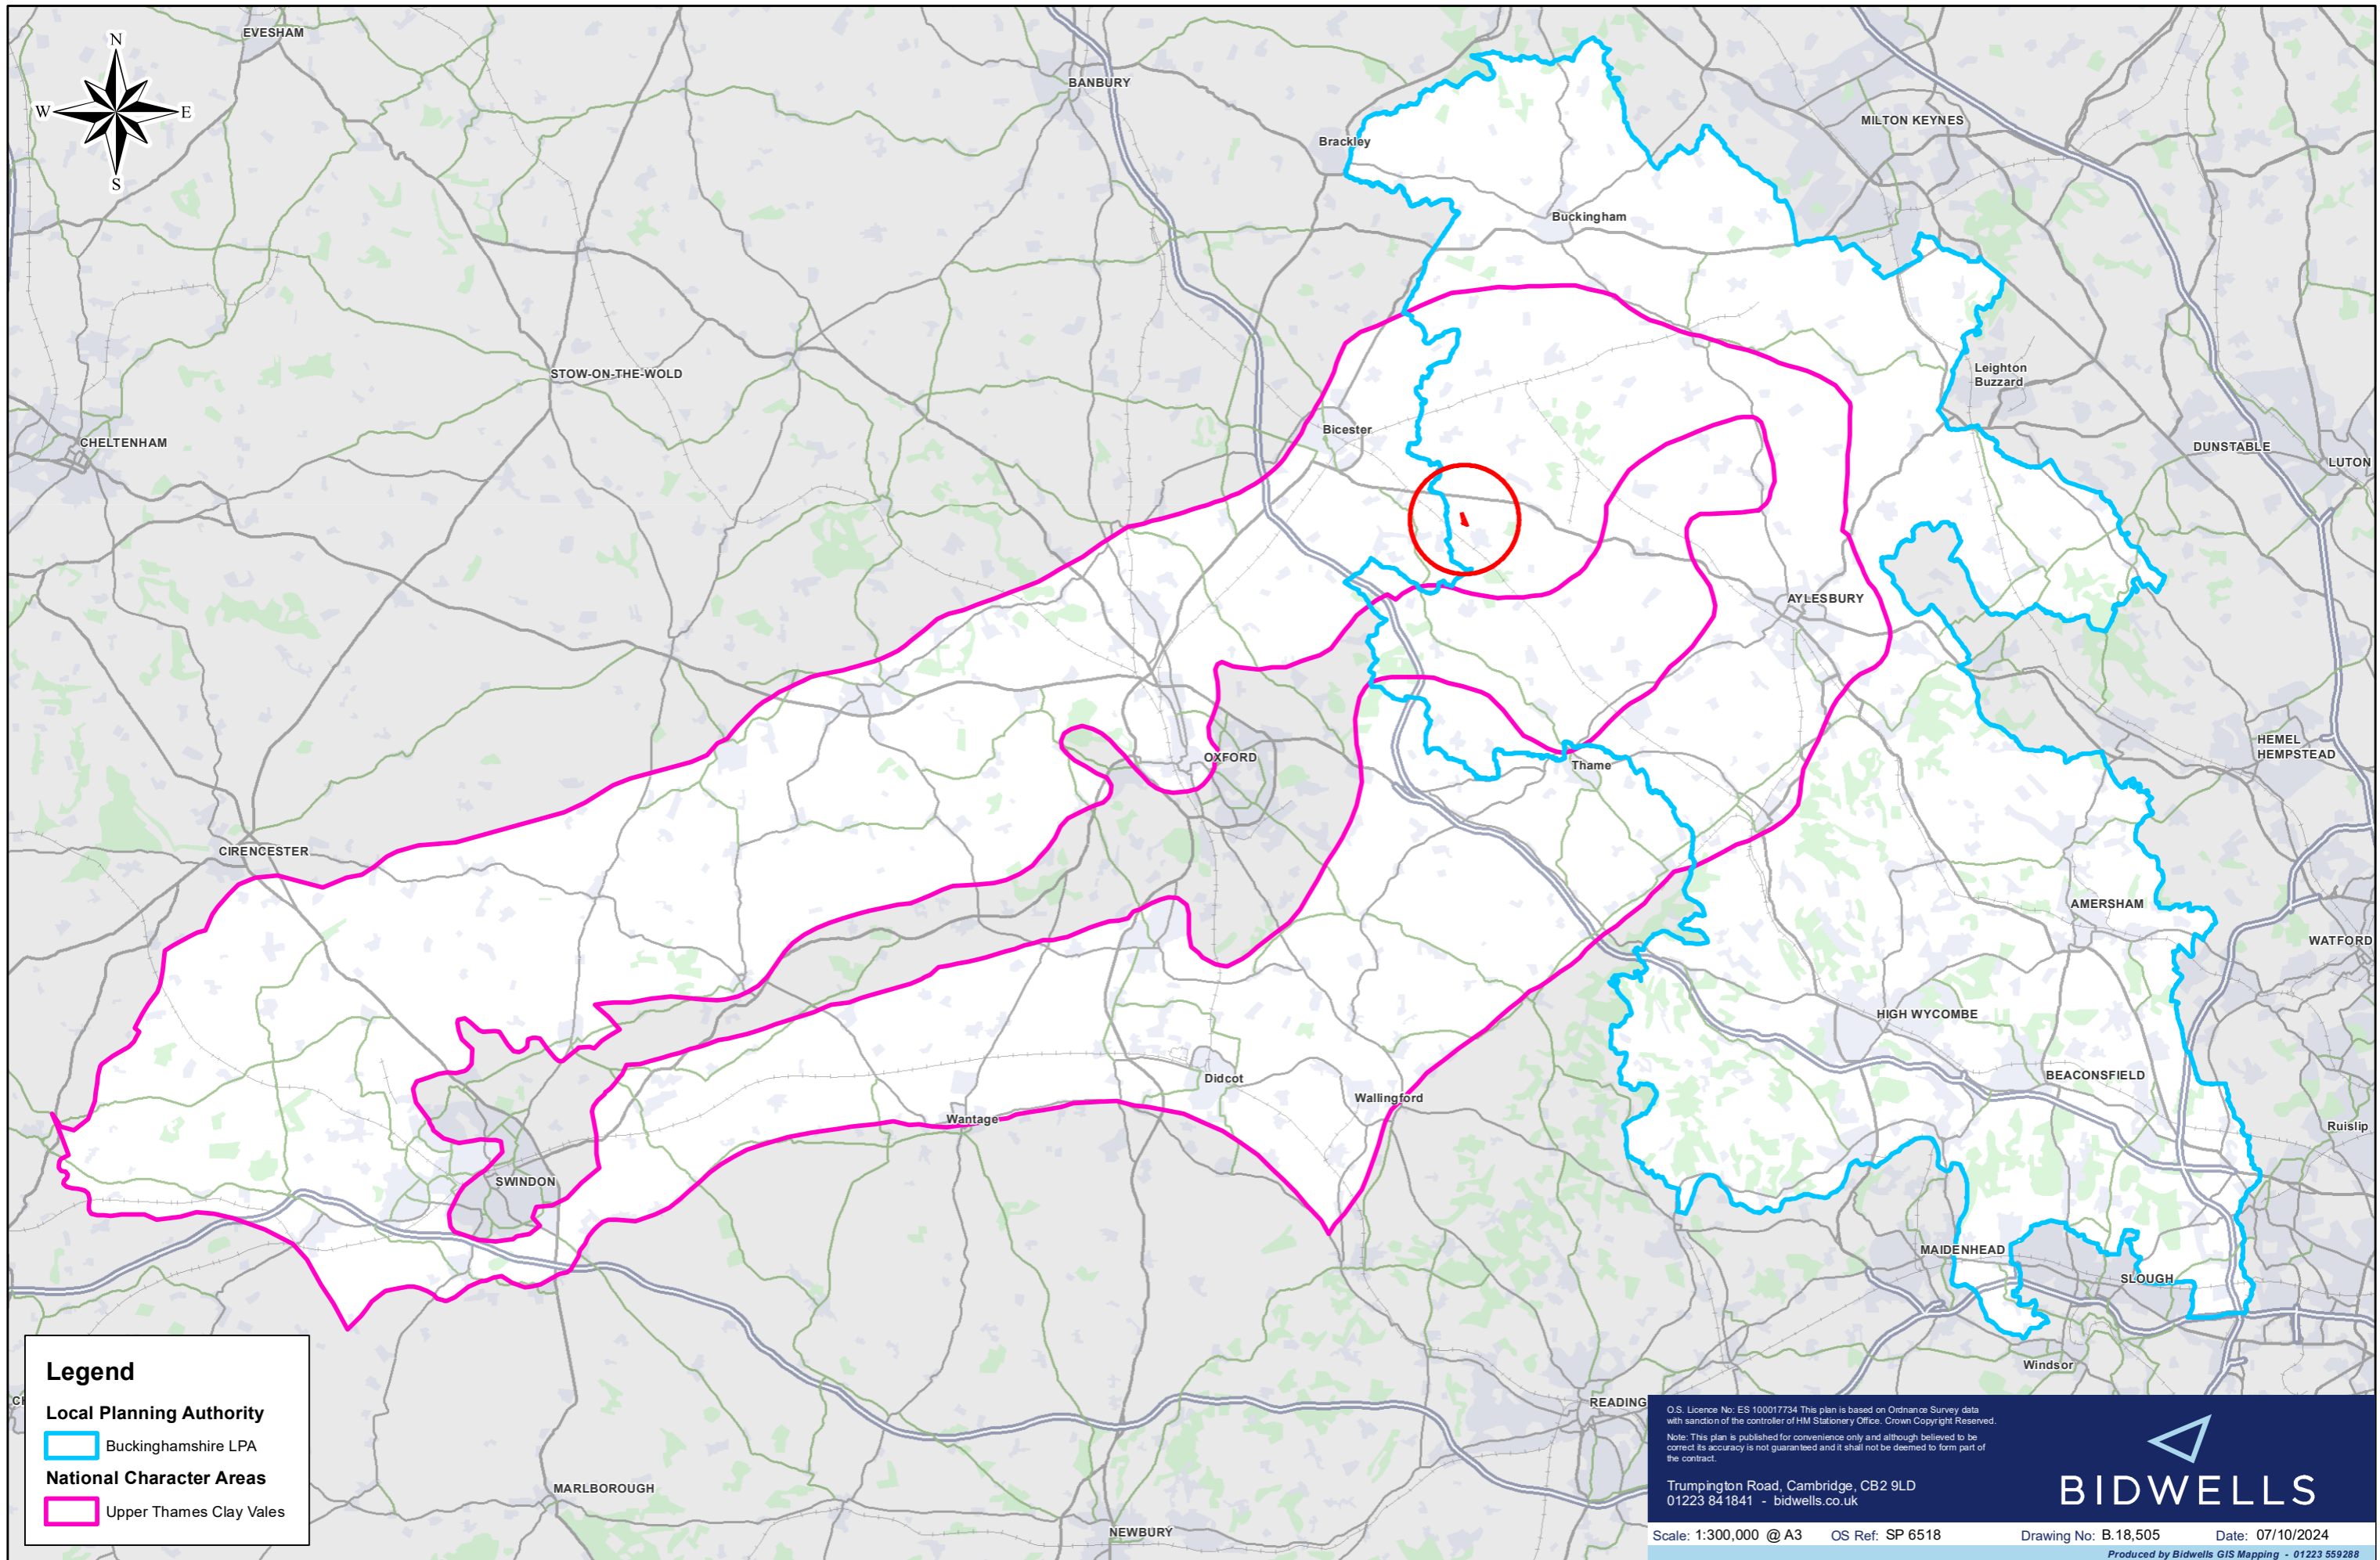

Ludgershall Habitat Bank

Legend

Local Planning Authority

- Buckinghamshire LPA

National Character Areas

- Upper Thames Clay Vales

OS Licence No: ES 100017734 This plan is based on Ordnance Survey data with sanction of the controller of HM Stationery Office. Crown Copyright Reserved.
Note: This plan is published for convenience only and although believed to be correct its accuracy is not guaranteed and it shall not be deemed to form part of the contract.

Trumpington Road, Cambridge, CB2 9LD
01223 841841 - bidwells.co.uk

BIDWELLS

Scale: 1:300,000 @ A3 OS Ref: SP 6518 Drawing No: B.18,505 Date: 07/10/2024
Produced by Bidwells GIS Mapping - 01223 559288