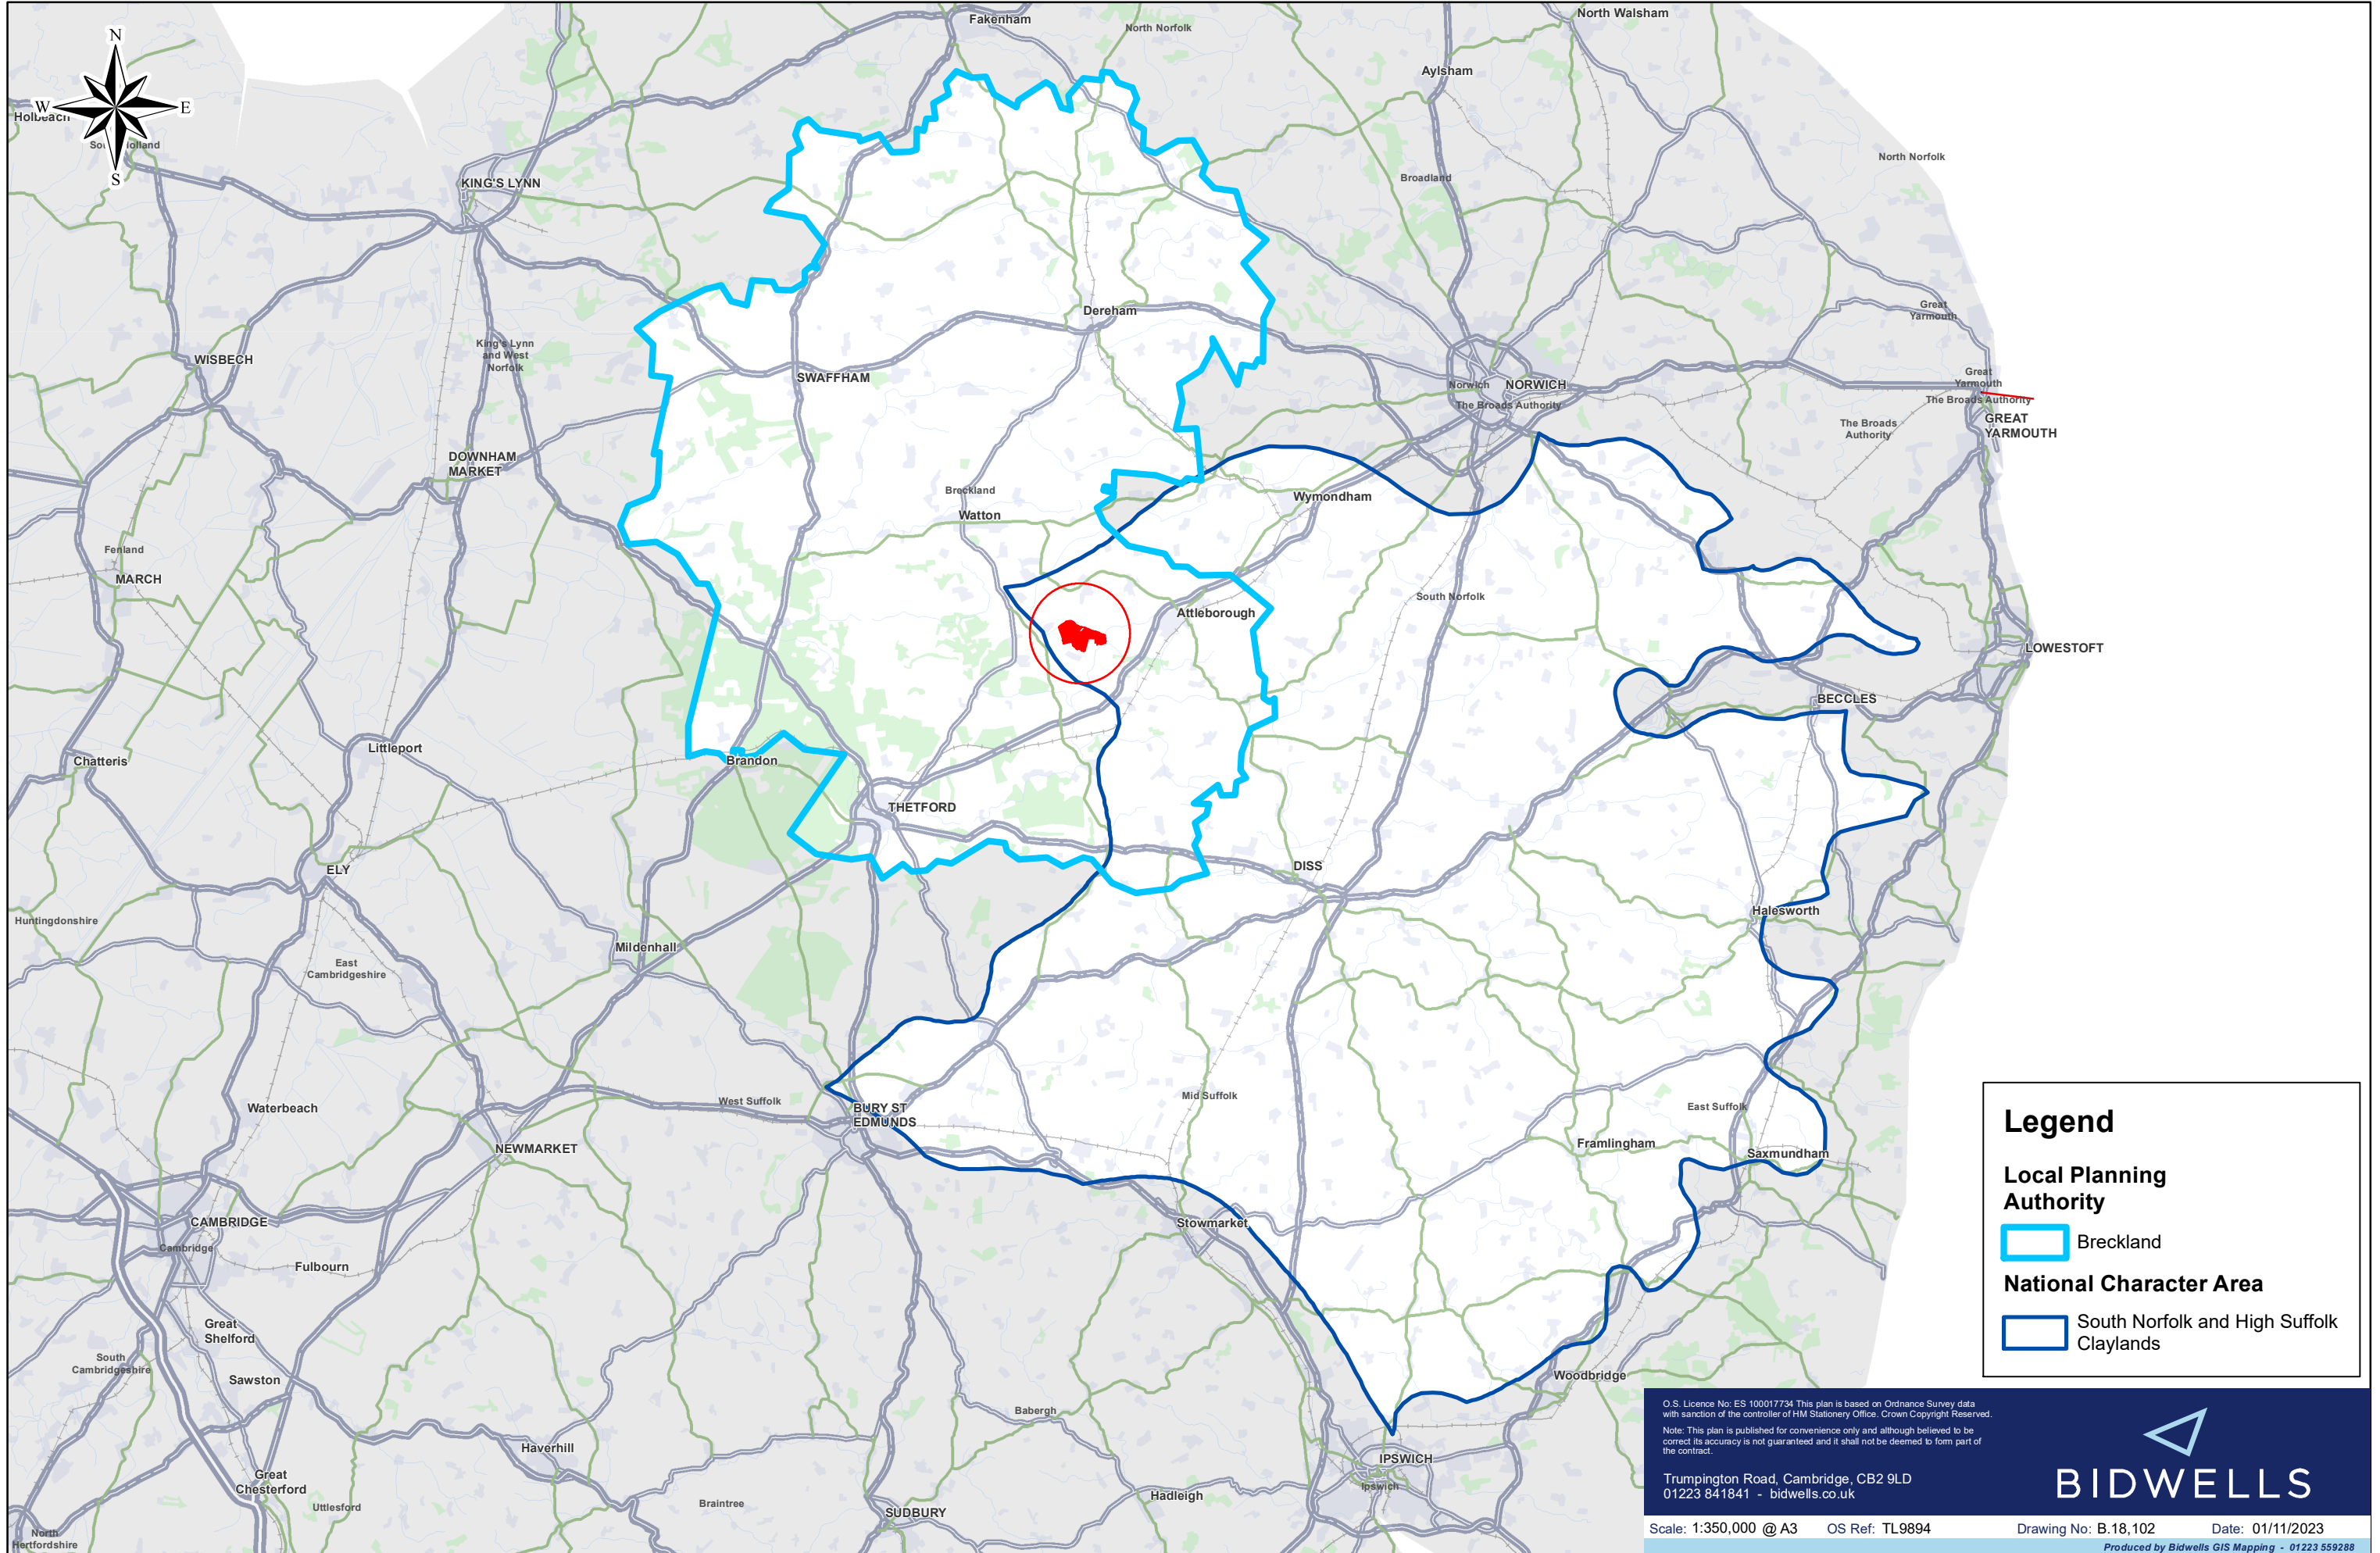

Manor Farm, Shropham

Legend

Local Planning Authority

- Breckland

National Character Area

- South Norfolk and High Suffolk Claylands

O.S. Licence No: ES 100017734 This plan is based on Ordnance Survey data with sanction of the controller of HM Stationery Office. Crown Copyright Reserved.
Note: This plan is published for convenience only and although believed to be correct its accuracy is not guaranteed and it shall not be deemed to form part of the contract.

Trumpington Road, Cambridge, CB2 9LD
01223 841841 - bidwells.co.uk

Scale: 1:350,000 @ A3 OS Ref: TL9894 Drawing No: B.18,102 Date: 01/11/2023
Produced by Bidwells GIS Mapping - 01223 559288