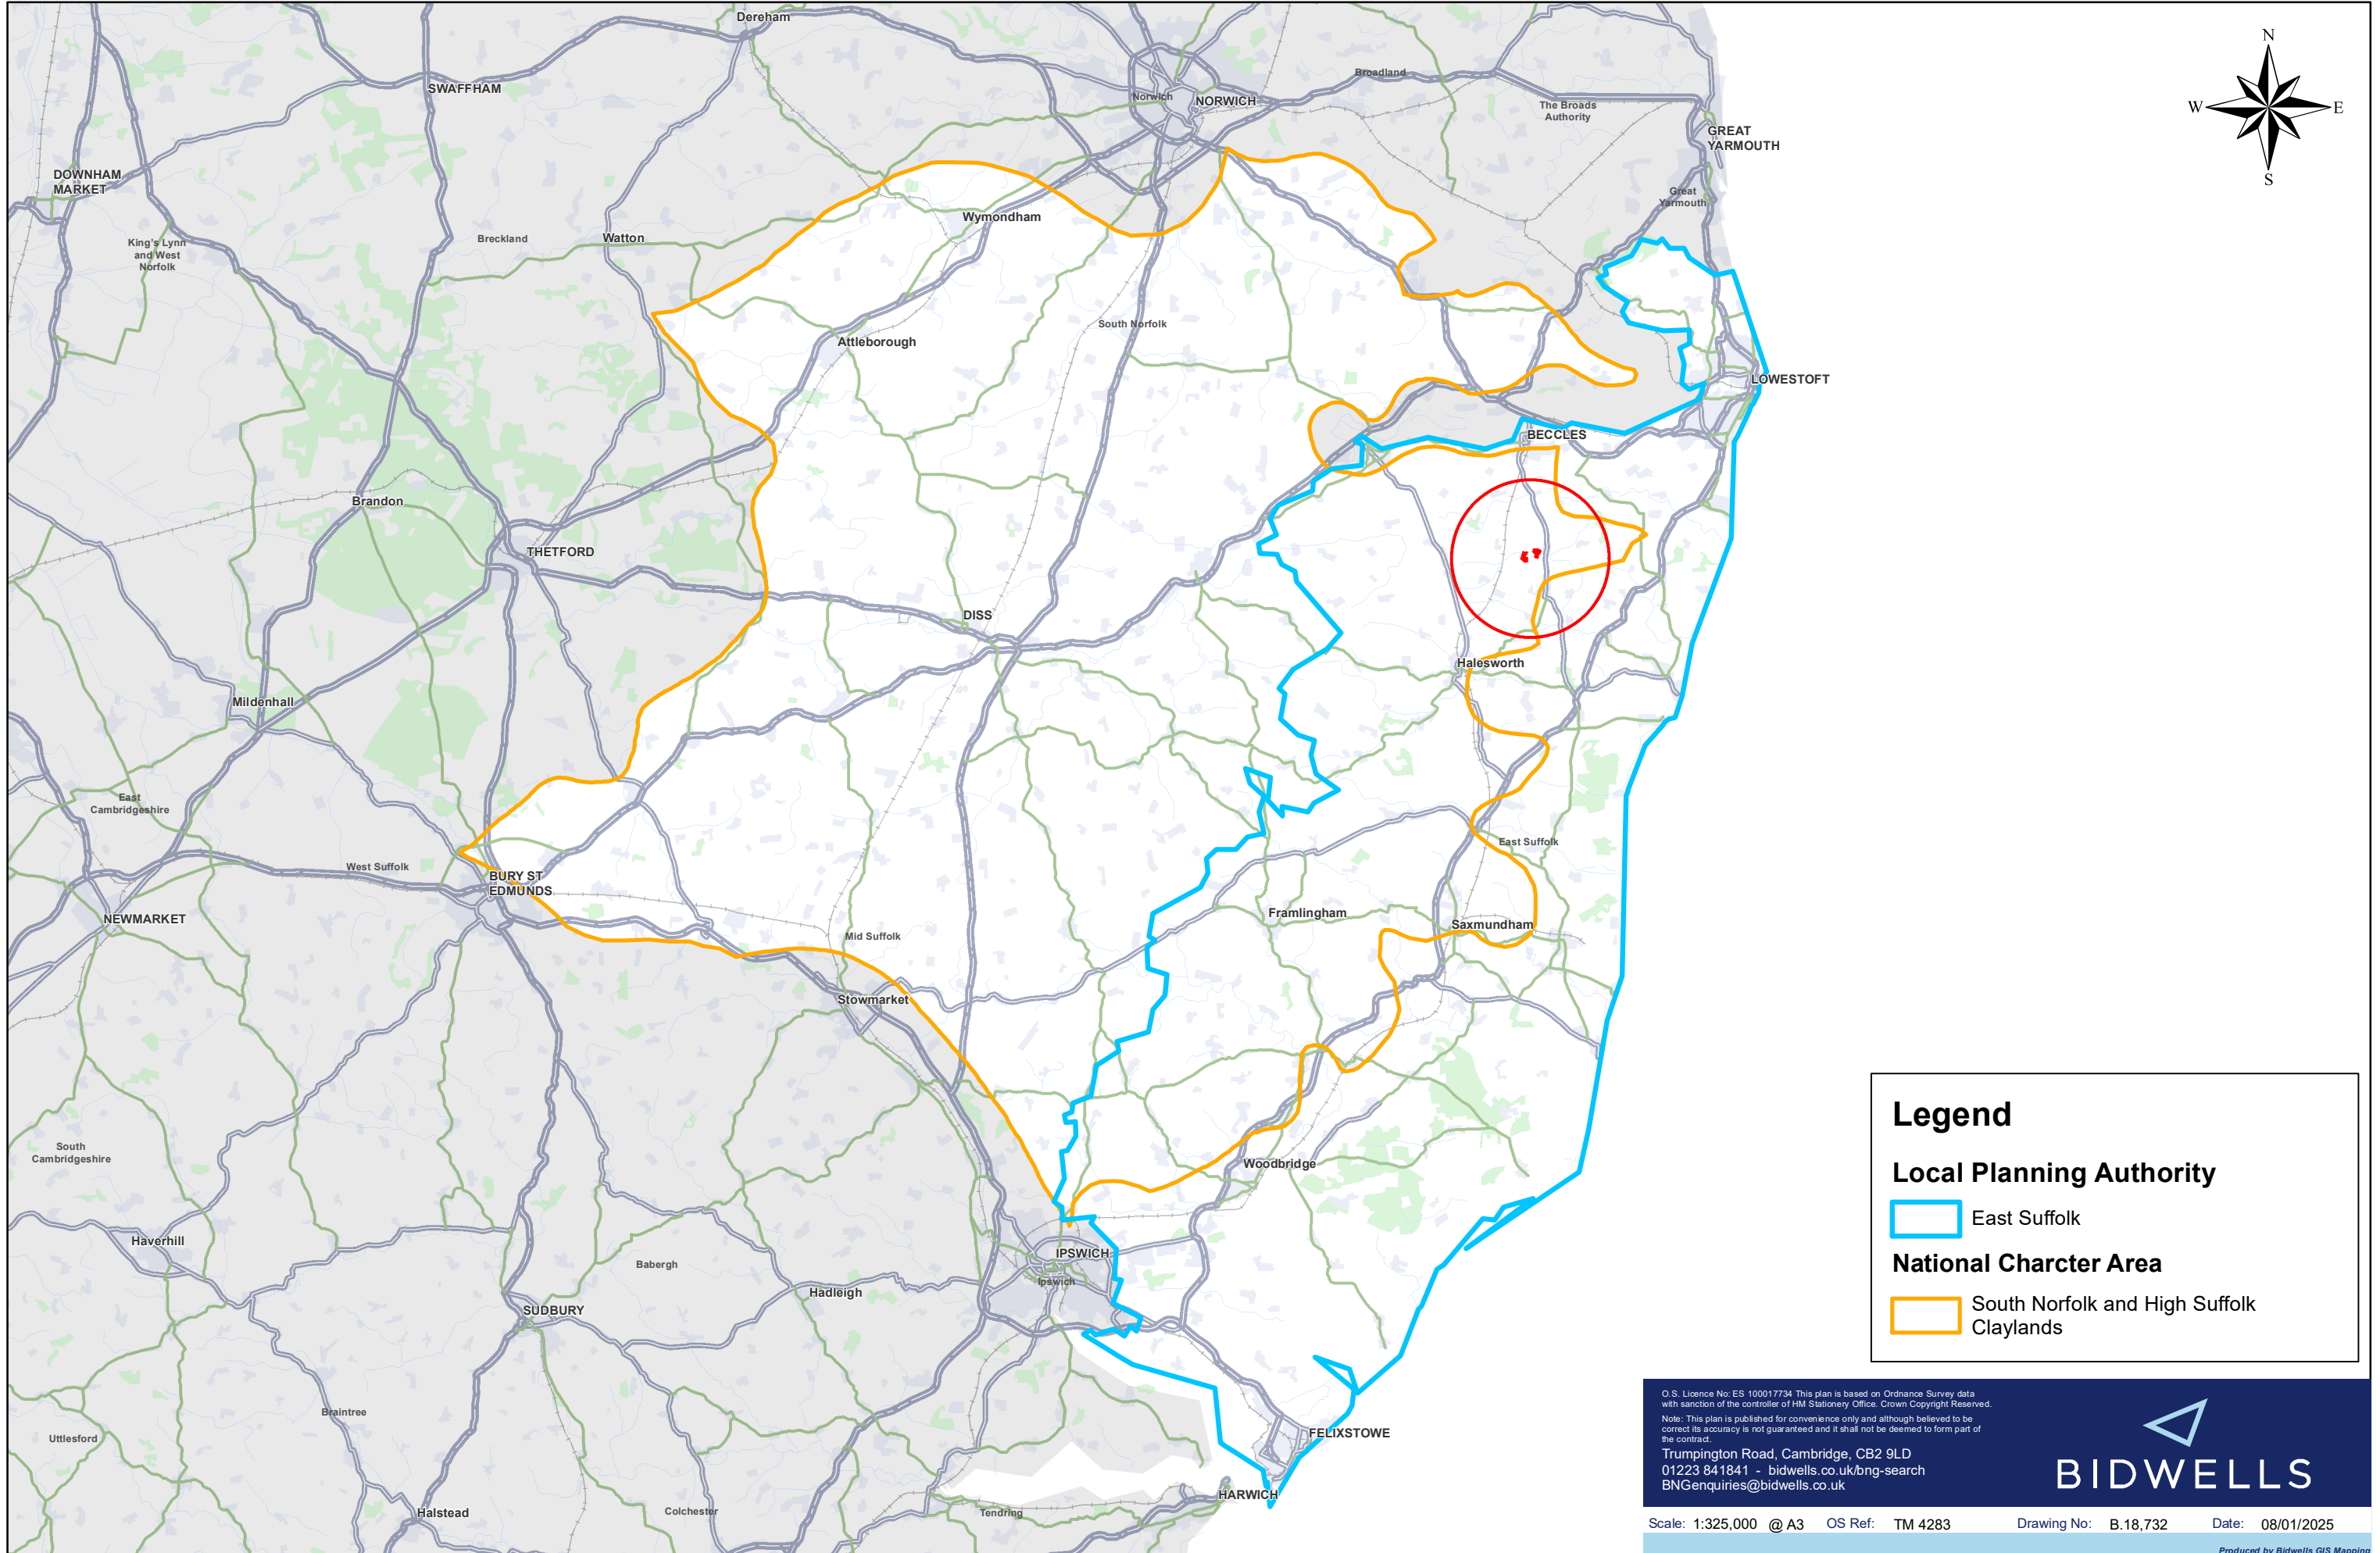

Sotterley Estate

Legend

Local Planning Authority

- East Suffolk

National Charcter Area

- South Norfolk and High Suffolk Claylands

O.S. Licence No: ES 100017734 This plan is based on Ordnance Survey data with sanction of the controller of HM Stationary Office. Crown Copyright Reserved.
 Note: This plan is published for convenience only and although believed to be correct its accuracy is not guaranteed and it shall not be deemed to form part of the contract.

Trumpington Road, Cambridge, CB2 9LD
 01223 841841 - bidwells.co.uk/bng-search
BNGenquiries@bidwells.co.uk

BIDWELLS

Scale: 1:325,000 @ A3 OS Ref: TM 4283 Drawing No: B.18,732 Date: 08/01/2025

Produced by Bidwells GIS Mapping